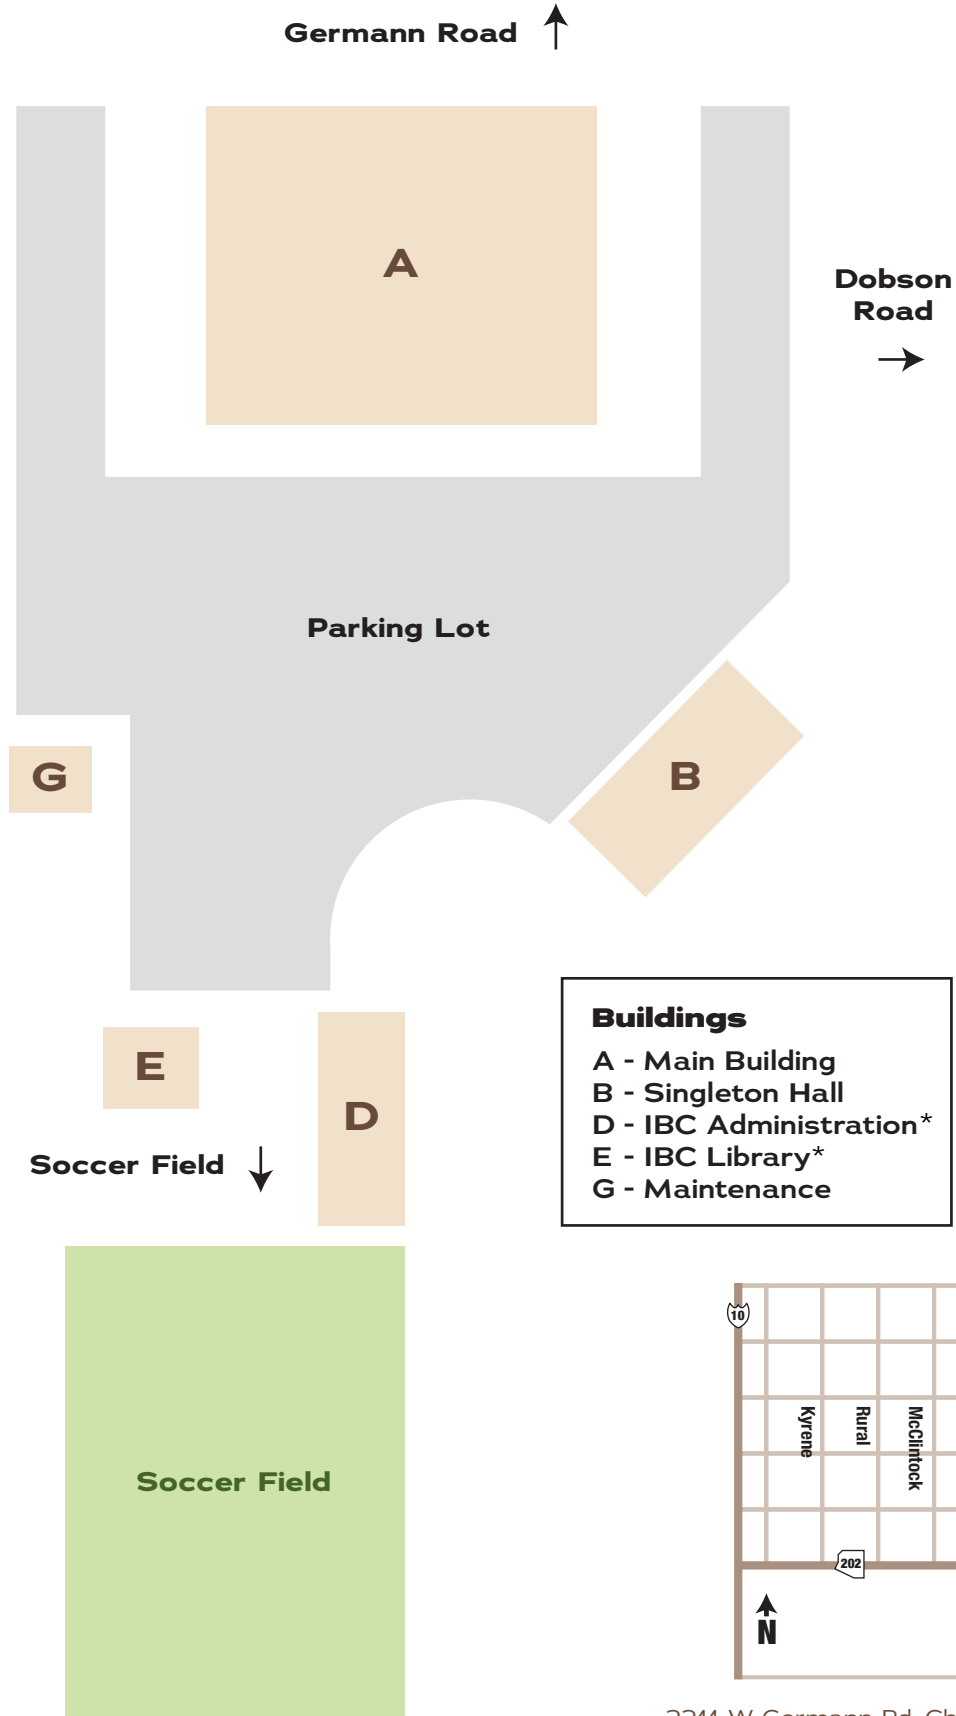

# Tri-City Baptist Church Ministries Campus Map

Revised 7/21/2010  
\*Currently under construction

2211 W Germann Rd, Chandler, AZ 85286  
480-245-7901 • [www.tricityministries.org](http://www.tricityministries.org)