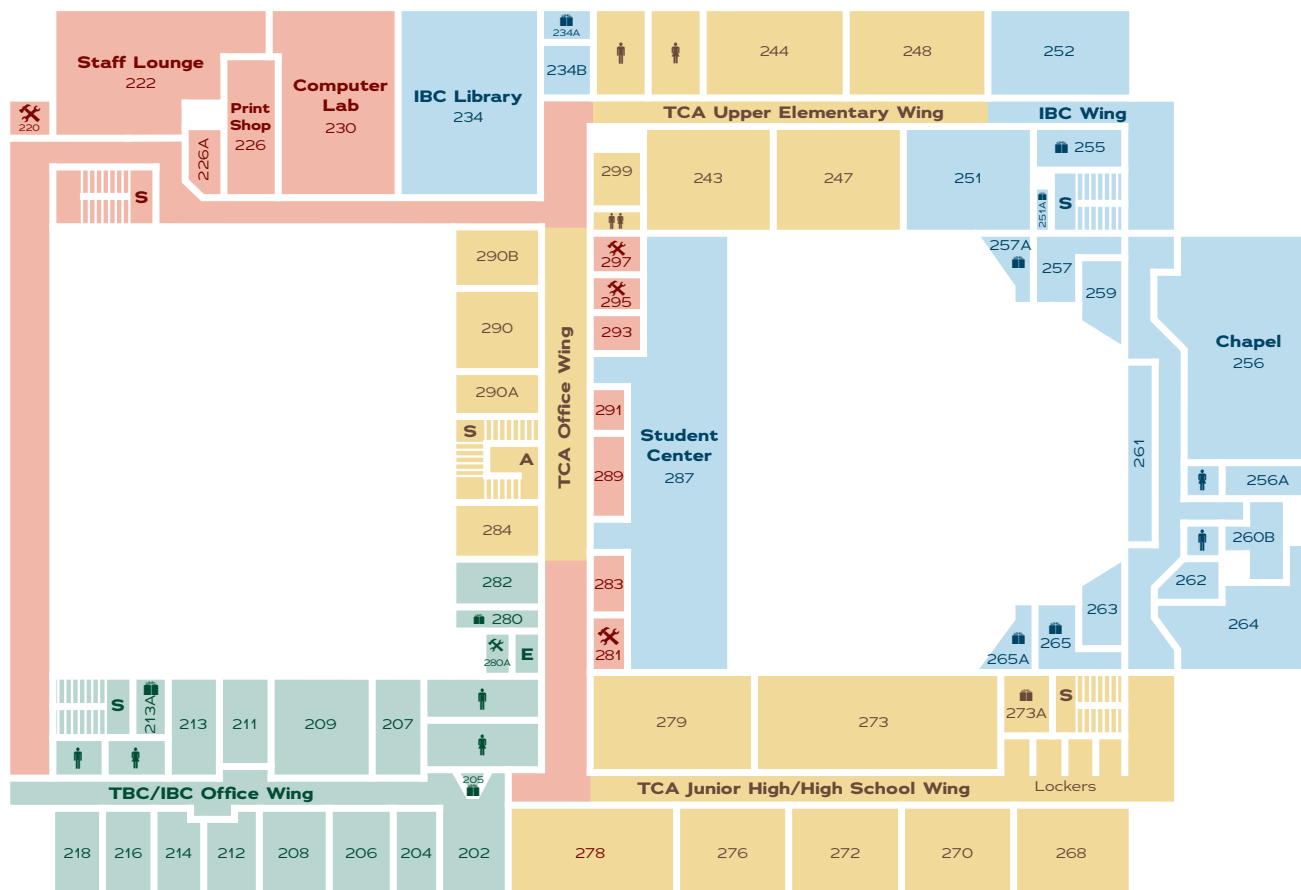

Tri-City Baptist Church Ministries Building A - Second Floor

LEGEND

North ↑

- | - Building Exit
- S - Stairs
- ♂ ♀ - Restroom
- 📦 - Storage Room
- A - Area of Refuge
- E - Elevator
- 🎵 - Practice Room
- 🔧 - Maintenance Room

Church Offices

Receptionist.....	202
Conference Room.....	208
Walt Baines (Business Manager).....	214
Katie Carlisle (Print Shop Manager).....	226
Steve Edwards (Maintenance Dir.).....	262
Burley Gwaltney (IT).....	289
Jeff Hollowell (Project Manager).....	283
Nancy Larsen (Financial Secretary).....	213
Mark Maxwell (Youth Pastor).....	282
Elma Sproul (Executive Secretary).....	204
Jim Sproul (Outreach Pastor).....	218
Mike Sproul (Senior Pastor).....	206
Geoff Tjepkema (Maintenance Sup.).....	262
Todd Tjepkema (Exec. Assistant Pastor).....	212
Heidi Will (Communications Director).....	226A
Karen Wright (Controller).....	213
James Yuen (College Pastor, IT Manager).....	293

Church - Sundays

ABF - Christians Serving Christ (Dr. Sproul).....	251
ABF - Family Living (Dr. David Korecki).....	252
ABF - Fwd:motion (Career Class).....	264
ABF - Growing Families (Jeff Caupp).....	273
ABF - Ladies (Paula Mostrom).....	222
ABF - Maturing Christians (Paine).....	279

ABF - New Life (Pastor Jim Sproul).....	278
ABF - Newly Married (Nathan Mestler).....	248
ABF - Re:vive (College Ministry).....	256
ABF - Senior Saints (Jesse Muldoon).....	276
ABF - Spanish (Miguel Alfaro).....	270
Awana - T&T Boys/T&T Chapel.....	251
Awana - T&T Girls.....	243
Awana - Trek.....	248, 252
Children's Church.....	256
Doorway Fellowship.....	268
Sunday School - 5th-6th Gr. Boys.....	244
Youth Bible Fellowship.....	256

Church - Wednesdays

Care Group - Jeff Caupp.....	248
Care Group - Eric Paine.....	279
Care Group - Re:vive.....	251, 252, 264, 273
Care Group - Spanish.....	278
Care Group - Good/Spears.....	270
Ladies' Bible Studies.....	222
Youth Group.....	256

International Baptist College

Receptionist - Kristina Murdock.....	202
Classrooms.....	251, 252, 264
David Brock (President).....	211
Rachel Bullock (Assistant Librarian).....	234B

Jeff Caupp (Acting Academic Dean).....	207
Chris Ball (Enrollment Manager).....	209
Sandy Fullmer (Teacher Ed. Chair).....	263
Keith Gephart (Professor).....	259
Bethany Mestler (Registrar).....	209
Nathan Mestler (Dean of Men).....	257
Becky Stertzbach (Exec. Secretary).....	209
Jerry Tetreau (Chancellor).....	216
John Vunnamatla.....	209

Tri-City Christian Academy

Receptionist - Kay Lynn Sproul.....	290
Conference Room.....	284
Laurie Mordh (Office Manager/Registrar).....	290
Paul Brown (Vice Principal).....	290A
Thad Todd (Principal).....	290B
3rd Patty Anderson.....	247
4th Mike High.....	244
5th Debbie Woods.....	243
6th Angie Morillon.....	248
7th Donnalee Eberle.....	278
8th Angela Todd.....	268
9th Eric Paine.....	279
10th Gracie Morillon.....	272
11th Carly Koehn.....	270
12th Daryl DeGraw.....	273