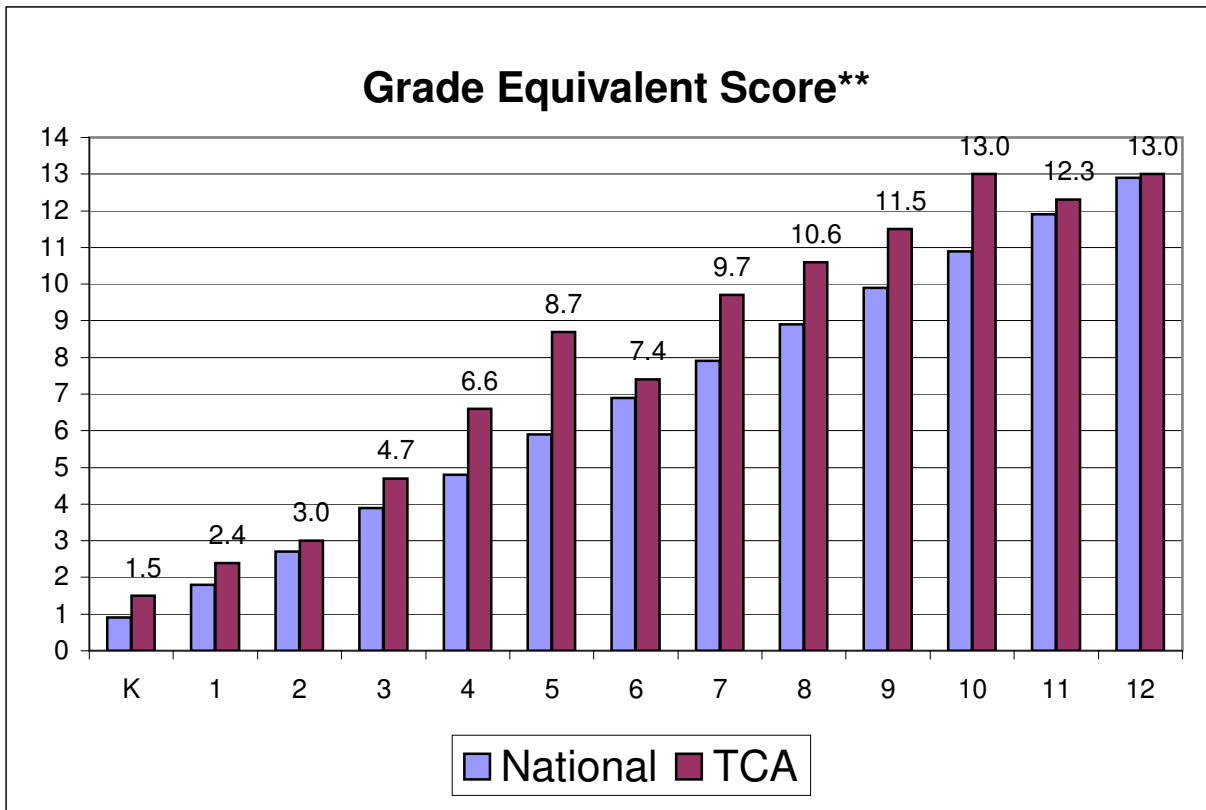

**Tri-City Christian Academy Students
Score Higher than the National Average
for the 2008-2009 School Year!**

Grade	Subject Area Batteries			Complete Battery*	
	Reading	Math	Language	Percentile	Stanine
K	79	94	N/A	90	8
1st	99	67	92	86	7
2nd	83	75	92	76	6
3rd	74	83	79	78	7
4th	75	90	85	86	7
5th	82	98	97	96	9
6th	53	80	61	60	6
7th	88	98	89	91	8
8th	84	99	89	88	7
9th	98	99	97	97	9
10th	92	99	92	94	8
11th	65	93	88	73	6
12th	77	99	95	91	8

*National percentile average is 50% with a 5 stanine rank

Scores are class averages - 99 is the highest score possible

**Scores reflect group analysis results using the Stanford Achievement Test, 10th Edition, Form J, Complete Battery