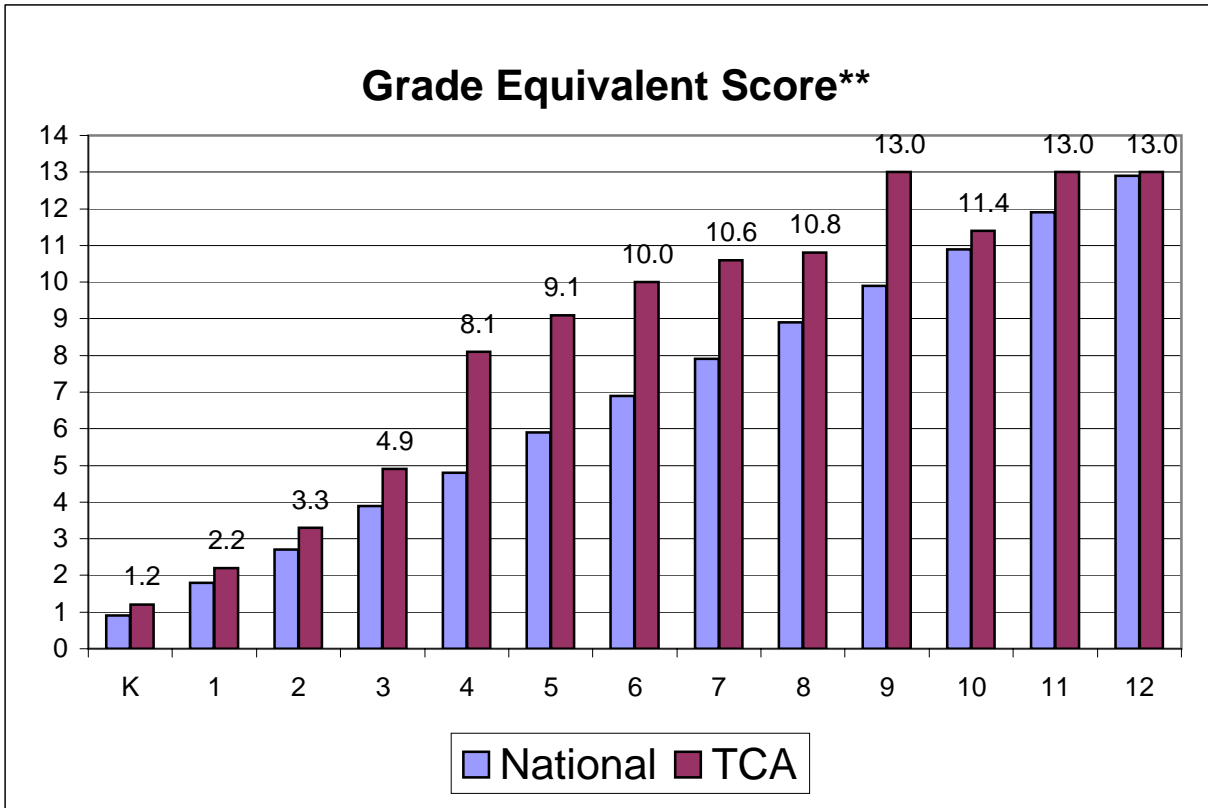

Tri-City Christian Academy Students Score Higher than the National Average for the 2007-2008 School Year!

Grade	Subject Area Batteries			Complete Battery*	
	Reading	Math	Language	Percentile	Stanine
K	73	66	N/A	73	6
1st	95	75	90	88	7
2nd	81	79	76	63	6
3rd	63	73	64	65	6
4th	90	96	98	96	9
5th	87	99	94	96	9
6th	98	99	95	95	8
7th	88	99	87	90	8
8th	73	96	74	75	6
9th	93	97	92	93	8
10th	69	95	72	64	6
11th	90	99	96	90	8
12th	86	90	81	81	7

*National percentile average is 50% with a 5 stanine rank

Scores are class averages - 99 is the highest score possible

**Scores reflect group analysis results using the Stanford Achievement Test, 10th Edition, Form J, Complete Battery