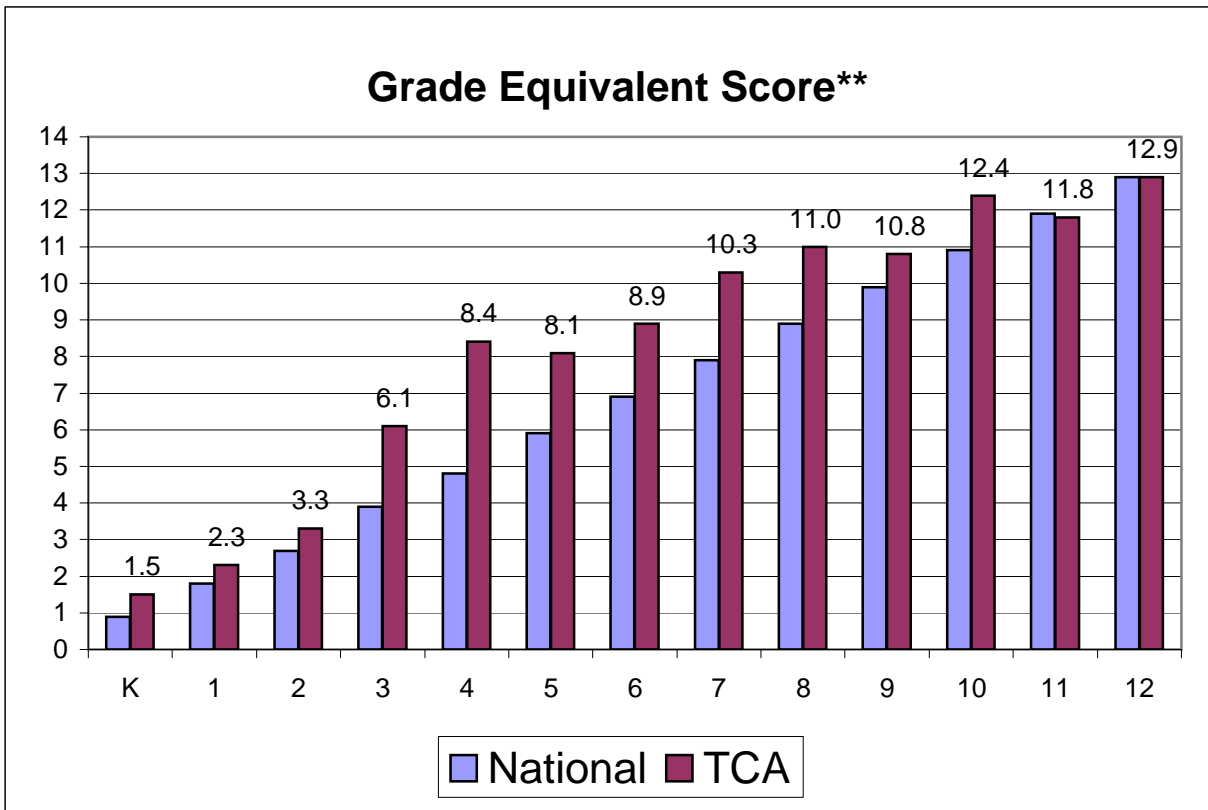

**Tri-City Christian Academy Students
Score Higher than the National Average
for the 2006-2007 School Year!**

Grade	Subject Area Batteries			Complete Battery*	
	Reading	Math	Language	Percentile	Stanine
K	99	93	N/A	93	8
1st	78	66	91	79	7
2nd	75	54	67	63	6
3rd	93	92	88	89	8
4th	94	98	94	81	7
5th	97	99	97	97	9
6th	88	97	85	87	7
7th	83	94	74	80	7
8th	75	93	86	80	7
9th	83	81	72	79	7
10th	83	94	84	83	7
11th	86	92	87	87	7
12th	93	99	94	95	8

*National percentile average is 50% with a 5 stanine rank

Scores are class averages - 99 is the highest score possible

**Scores reflect group analysis results using the Stanford Achievement Test, 10th Edition, Form J, Complete Battery